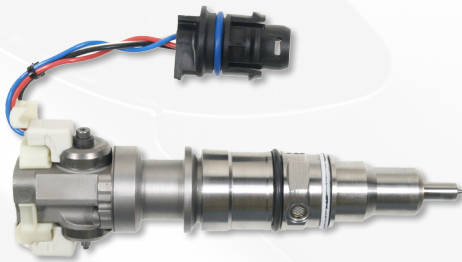

« JUST THE FACTS »

100% NEW Diesel Fuel Injectors

Introducing Standard® NEW Diesel Injectors

Standard® is pleased to introduce our line of New Diesel Exchange Fuel Injectors. Covering both CRI (Common Rail Injectors) and HEUI (Hydraulic Electric Unit Injectors), these are 100% all-New OE replacement units. Standard® offers full 'original equipment' design, engineering, and manufacturing so every Standard New Diesel injector is 'OE or better' quality.

What makes Standard® NEW Diesel Injectors the best

Our extensive engineering and manufacturing expertise, coupled with high-precision equipment means Standard® new diesel injectors include the latest engineering enhancements to the OE injector. Standard® new diesel injectors are built for the highest levels of precision and consistency delivering uncompromising quality, durability and fuel economy.

FJ927NX

FJ960NX

FJ928NX

OE standards, precision engineering and fully integrated capabilities set Standard® Diesel apart

- OE-caliber design, development, engineering and manufacturing capabilities, including submicron machining and complex assembly systems
- OE standards in compliance, certification, prototyping, validation and PPM
- Extensive testing including dynamometer, hot gas test stand and diesel emissions testing

With this new offering of more than 50 high-quality new diesel injectors, Standard® is the aftermarket's leading independent supplier of high-performance diesel fuel-injection systems. See reverse side for a partial list of our New Diesel Injector offering.