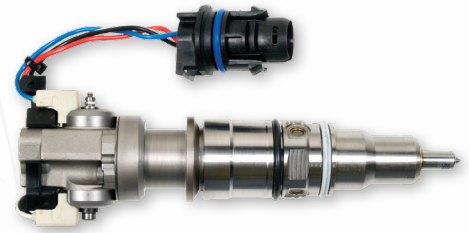

« JUST THE FACTS »

100% NEW Diesel Fuel Injectors

Introducing Standard® NEW Diesel Injectors

Standard® is pleased to introduce our line of New Diesel Exchange Fuel Injectors. Covering both CRI (Common Rail Injectors) and HEUI (Hydraulic Electric Unit Injectors), these are 100% all-New OE replacement units. Standard® offers full 'original equipment' design, engineering, and manufacturing so every Standard New Diesel injector is 'OE or better' quality.

What makes Standard® NEW Diesel Injectors the best

Our extensive engineering and manufacturing expertise, coupled with high-precision equipment means Standard® new diesel injectors include the latest engineering enhancements to the OE injector. Standard® new diesel injectors are built for the highest levels of precision and consistency delivering uncompromising quality, durability and fuel economy.

FJ927NX

FJ960NX

FJ928NX

OE standards, precision engineering and fully integrated capabilities set Standard® Diesel apart

- OE-caliber design, development, engineering and manufacturing capabilities, including submicron machining and complex assembly systems
- OE standards in compliance, certification, prototyping, validation and PPM
- Extensive testing including dynamometer, hot gas test stand and diesel emissions testing